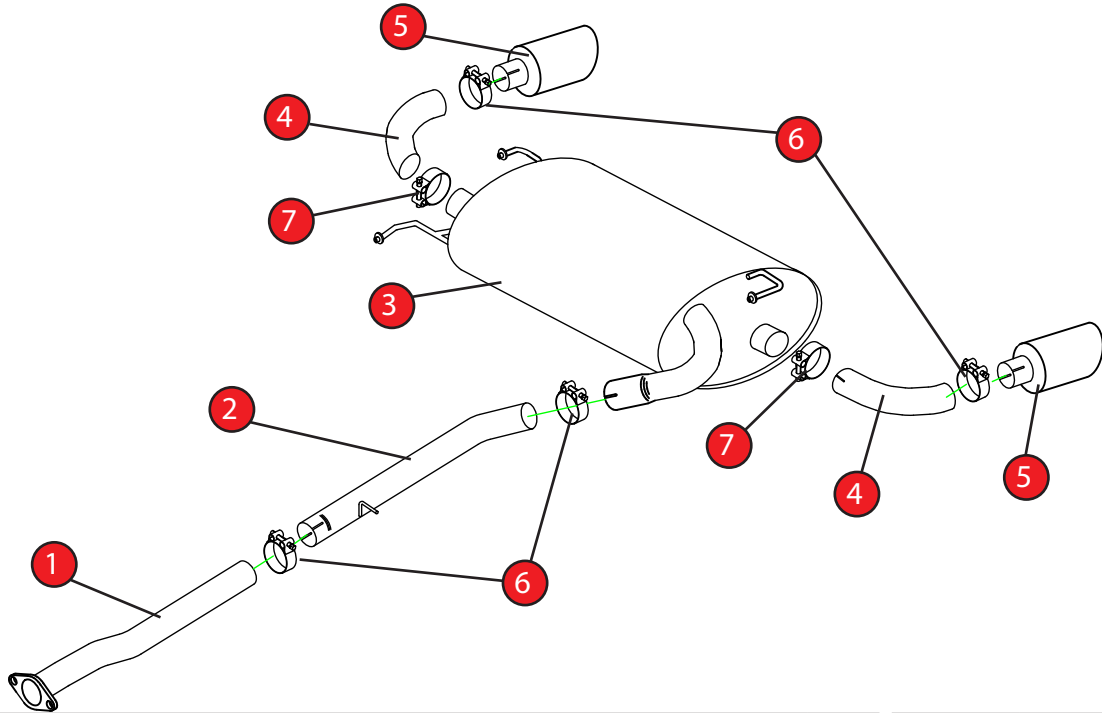

CAR	Nissan 350Z 3.5 V6	PART NO.	SNS015R
YEAR	03-10	FIT KITS	009FK
NOTES	Use O.E bots on Scorpion link pipe to bolt to O.E system. Where not supplied use original fittings. (FITS UK AND IMPORT CARS)	FEATURES	Pipe diameter:- 63.5mm/2.5"

NO.	PART NO.	DESCRIPTION	QTY
1	251NI	Centre Pipe	1
2	252NI	Link Pipe	1
3	264NI	Rear Silencer	1
4	769VW	Tail Pipe Bends	2
5	Z038.10160	114mm Indy Tailpipes	2
<b>Fit Kit</b>			
6	Z016.10064	63mm - 68mm Clamp	4
7	Z016.10070	65mm H/D Clamp	2